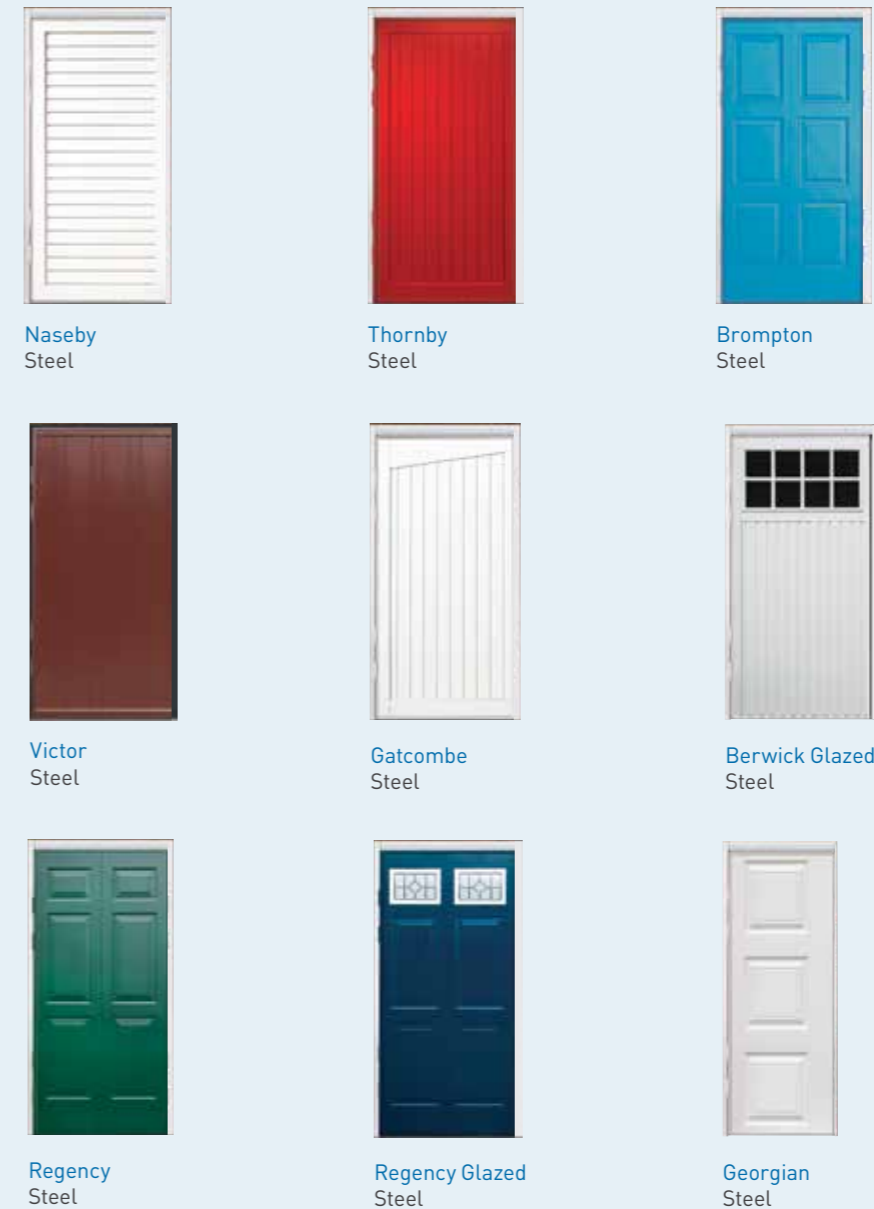

Matching Steel Side Doors