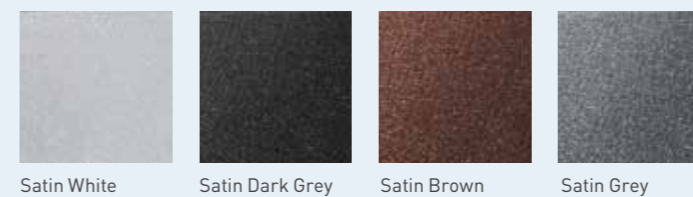

### NEW COLOURS

Satin White

Satin Dark Grey

Satin Brown

Satin Grey

### RIBBED STYLES

only available in the following colours

Golden Oak

Dark Oak

Rosewood